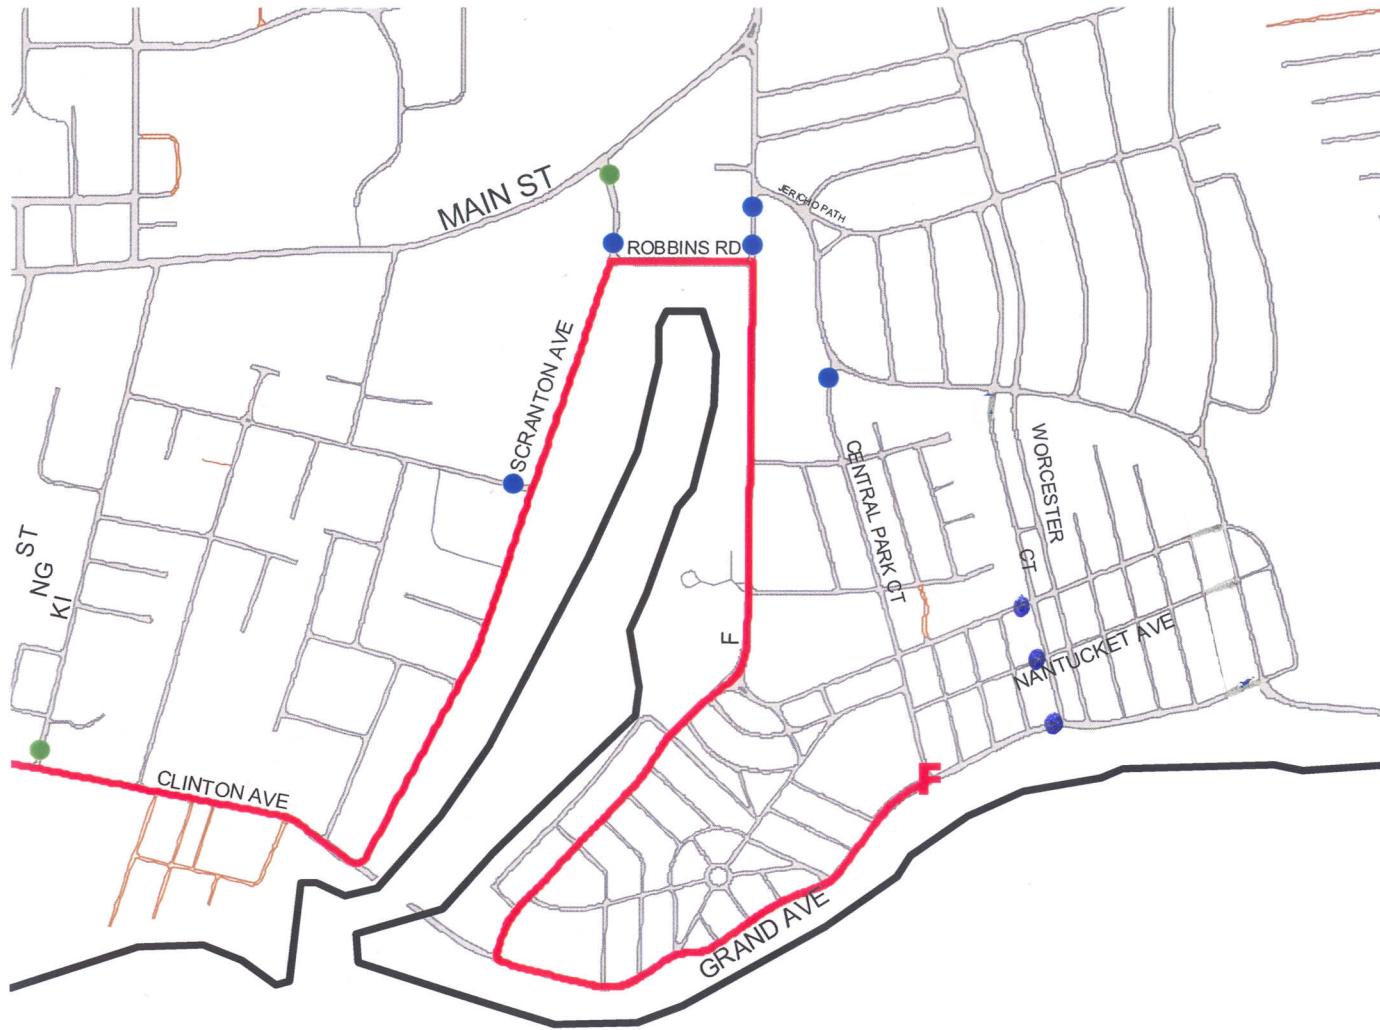

# Falmouth Heights Road Closings

### Race

**F** Finish

**S** Start

### Road Closings

● 06:00 AM

● 07:30 AM

● 09:45 AM

▬ Race Route

0.5 0 0.5 Miles

The information depicted on this map is provided as a general guide only, and is subject to change without notice.